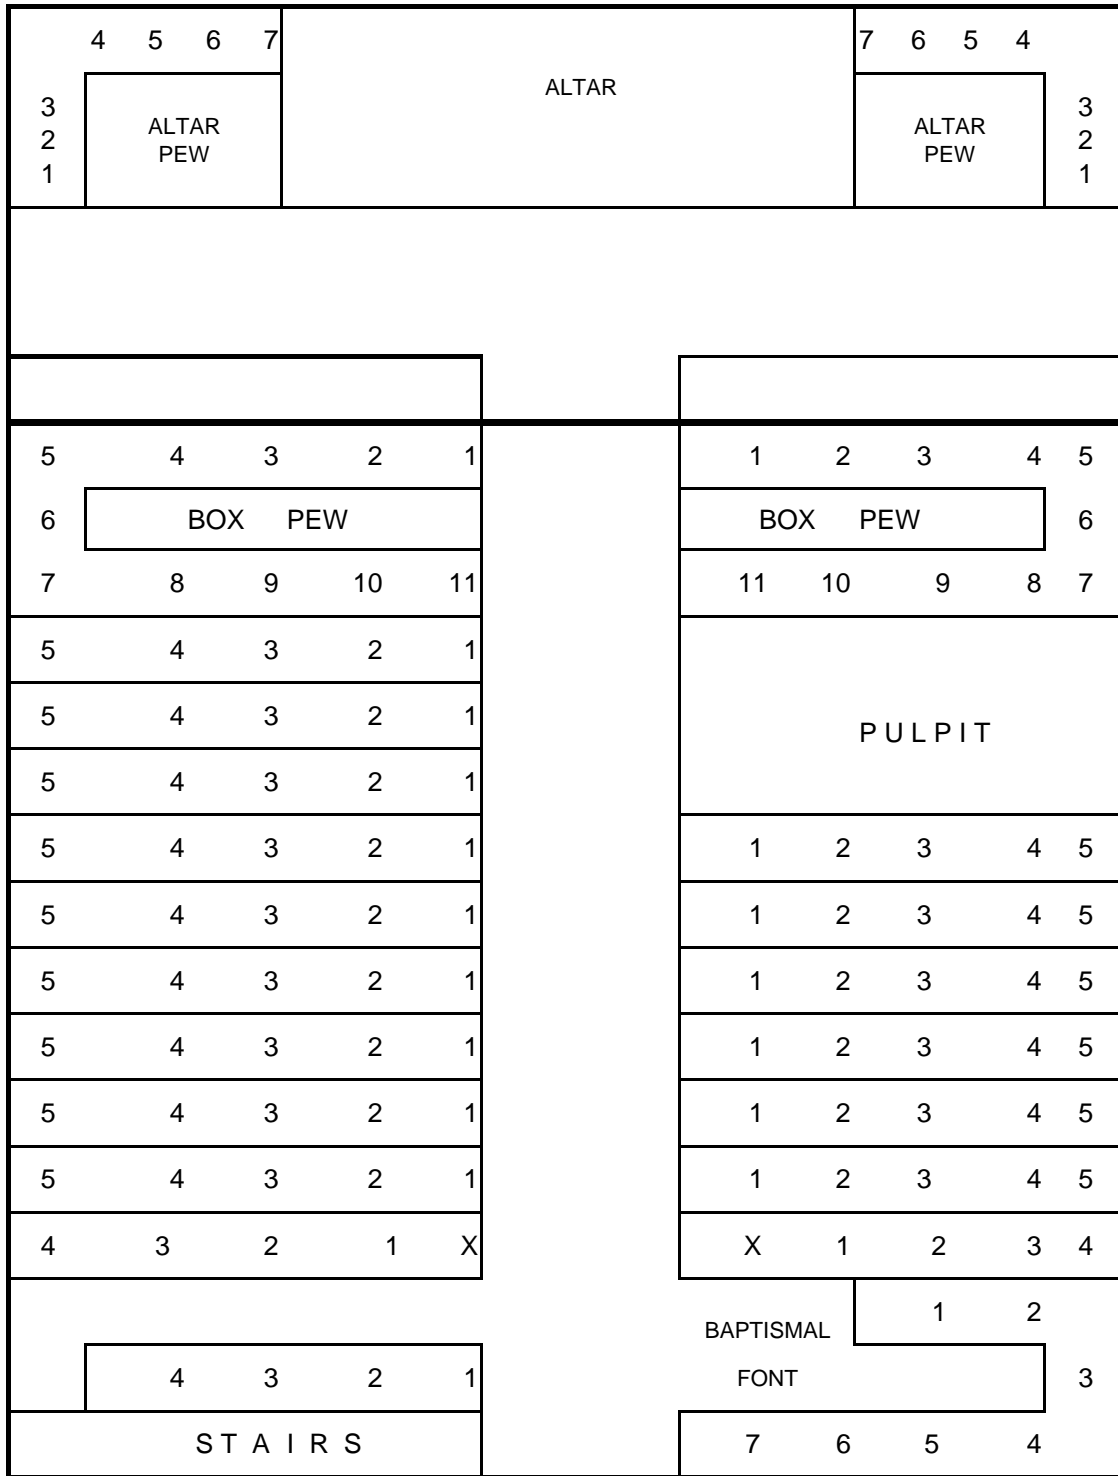

HISTORIC ST. LUKE'S CHURCH
Pew Seating Schematic Plan

Historic St. Luke's Church
Seating Chart

Total Seating Capacity = 130
X = structural column in pew